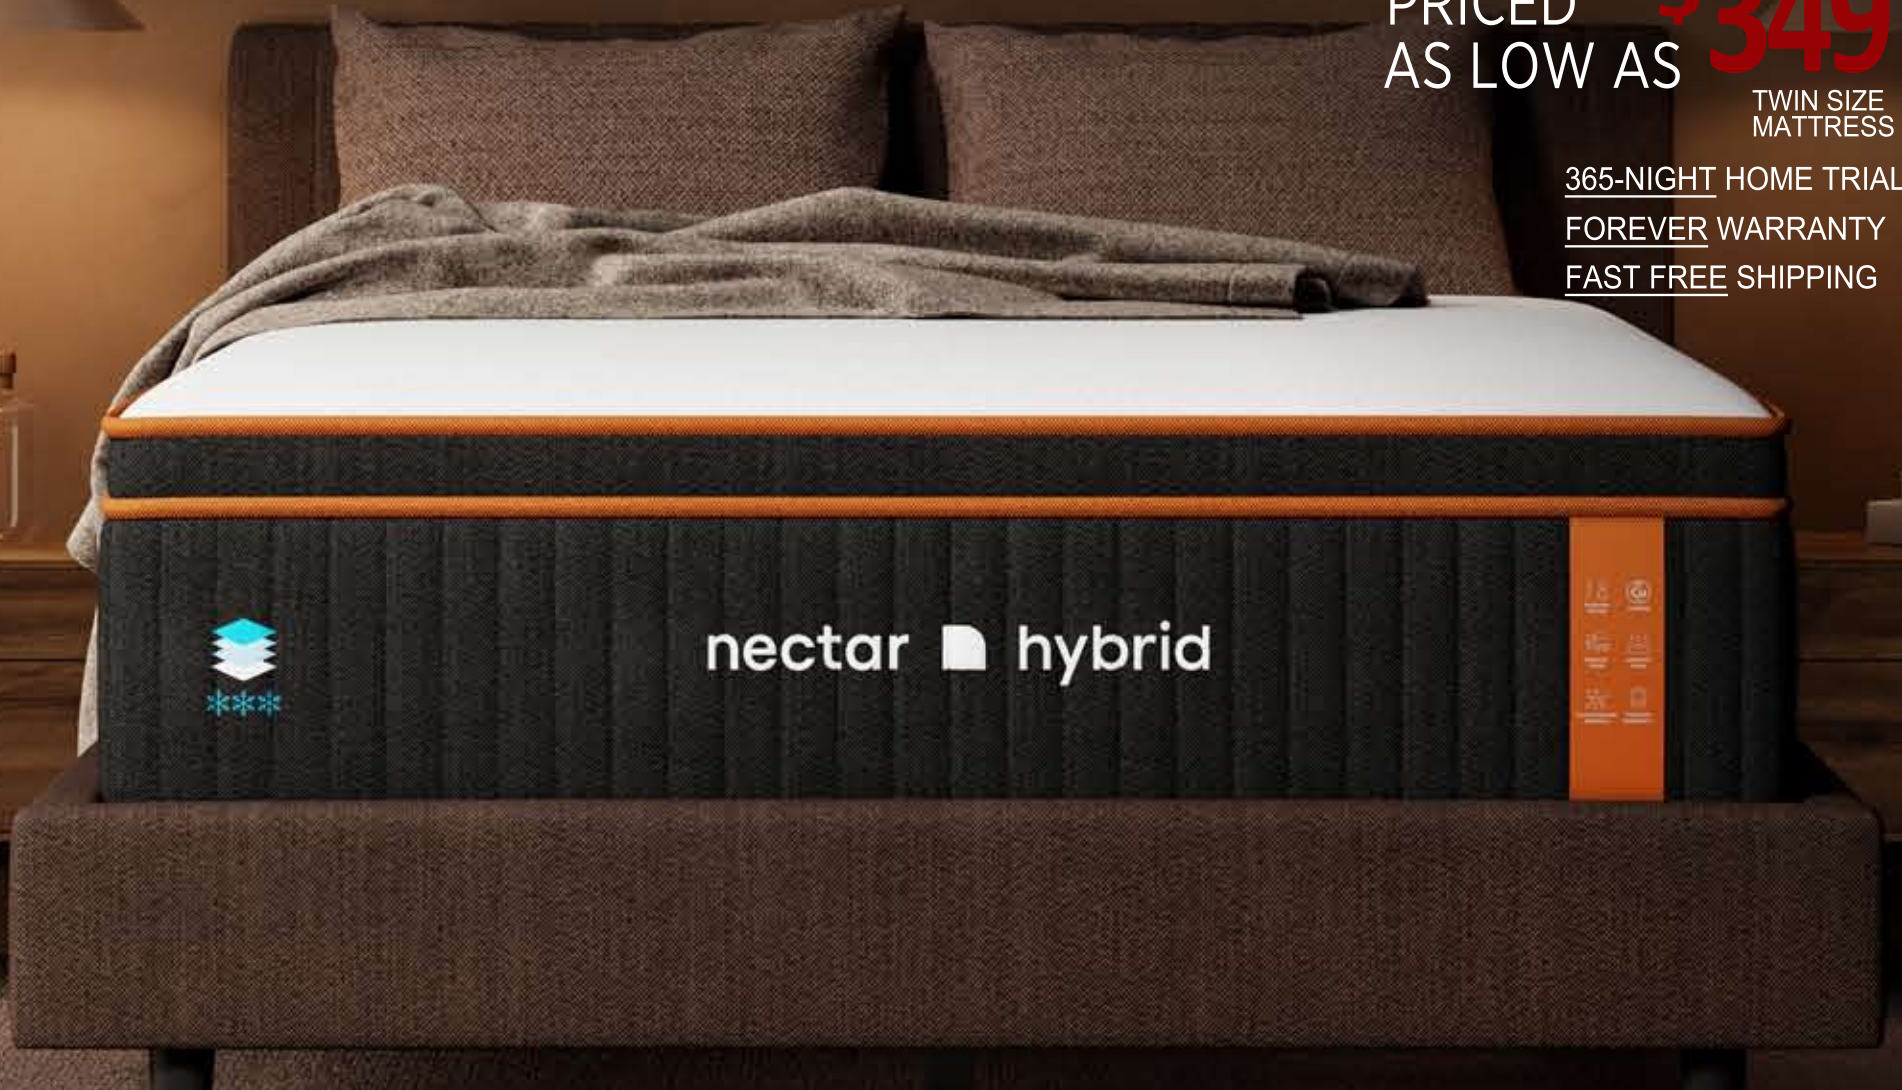

THE BACK STORE

sleep well. we've got your back.

SPRING SALE
UP TO **40% Off**

ALL NECTAR MATTRESSES

PRICED AS LOW AS **\$349**
TWIN SIZE MATTRESS

365-NIGHT HOME TRIAL
FOREVER WARRANTY
FAST FREE SHIPPING

nectar hybrid

TEMPUR-ADAPT
MEDIUM HYBRID

\$42
QUEEN SIZE PER MONTH*

ADD TEMPUR-EASE POWER BASE **\$21** QUEEN SIZE PER MONTH*

TEMPUR-PROADAPT
SOFT

\$57
QUEEN SIZE PER MONTH*

ADD TEMPUR-EASE POWER BASE **\$21** QUEEN SIZE PER MONTH*

TEMPUR-LUXEADAPT
FIRM

\$70
QUEEN SIZE PER MONTH*

ADD TEMPUR-EASE POWER BASE **\$21** QUEEN SIZE PER MONTH*

FREE* DIRECT SHIPPING **FREE*** PREMIUM PILLOWS **FREE*** LUXURY SHEET SET **FREE*** FITTED PROTECTOR **UP TO 60 MONTHS INTEREST FREE** FINANCING AVAILABLE (W/ APPROVED CREDIT & MIN PURCHASE)

GHOSTBED
PRICED AS LOW AS **\$647**
TWIN SIZE MATTRESS

BONUS
FREE COOLING PILLOWS!

ON DISPLAY | TRY BEFORE YOU BUY

RESIDENT
SERENITY SLEEP BUNDLE
\$279
queen

BUNDLE INCLUDES:
* 2 PILLOWS
* COTTON SHEET SET
* MATTRESS PROTECTOR